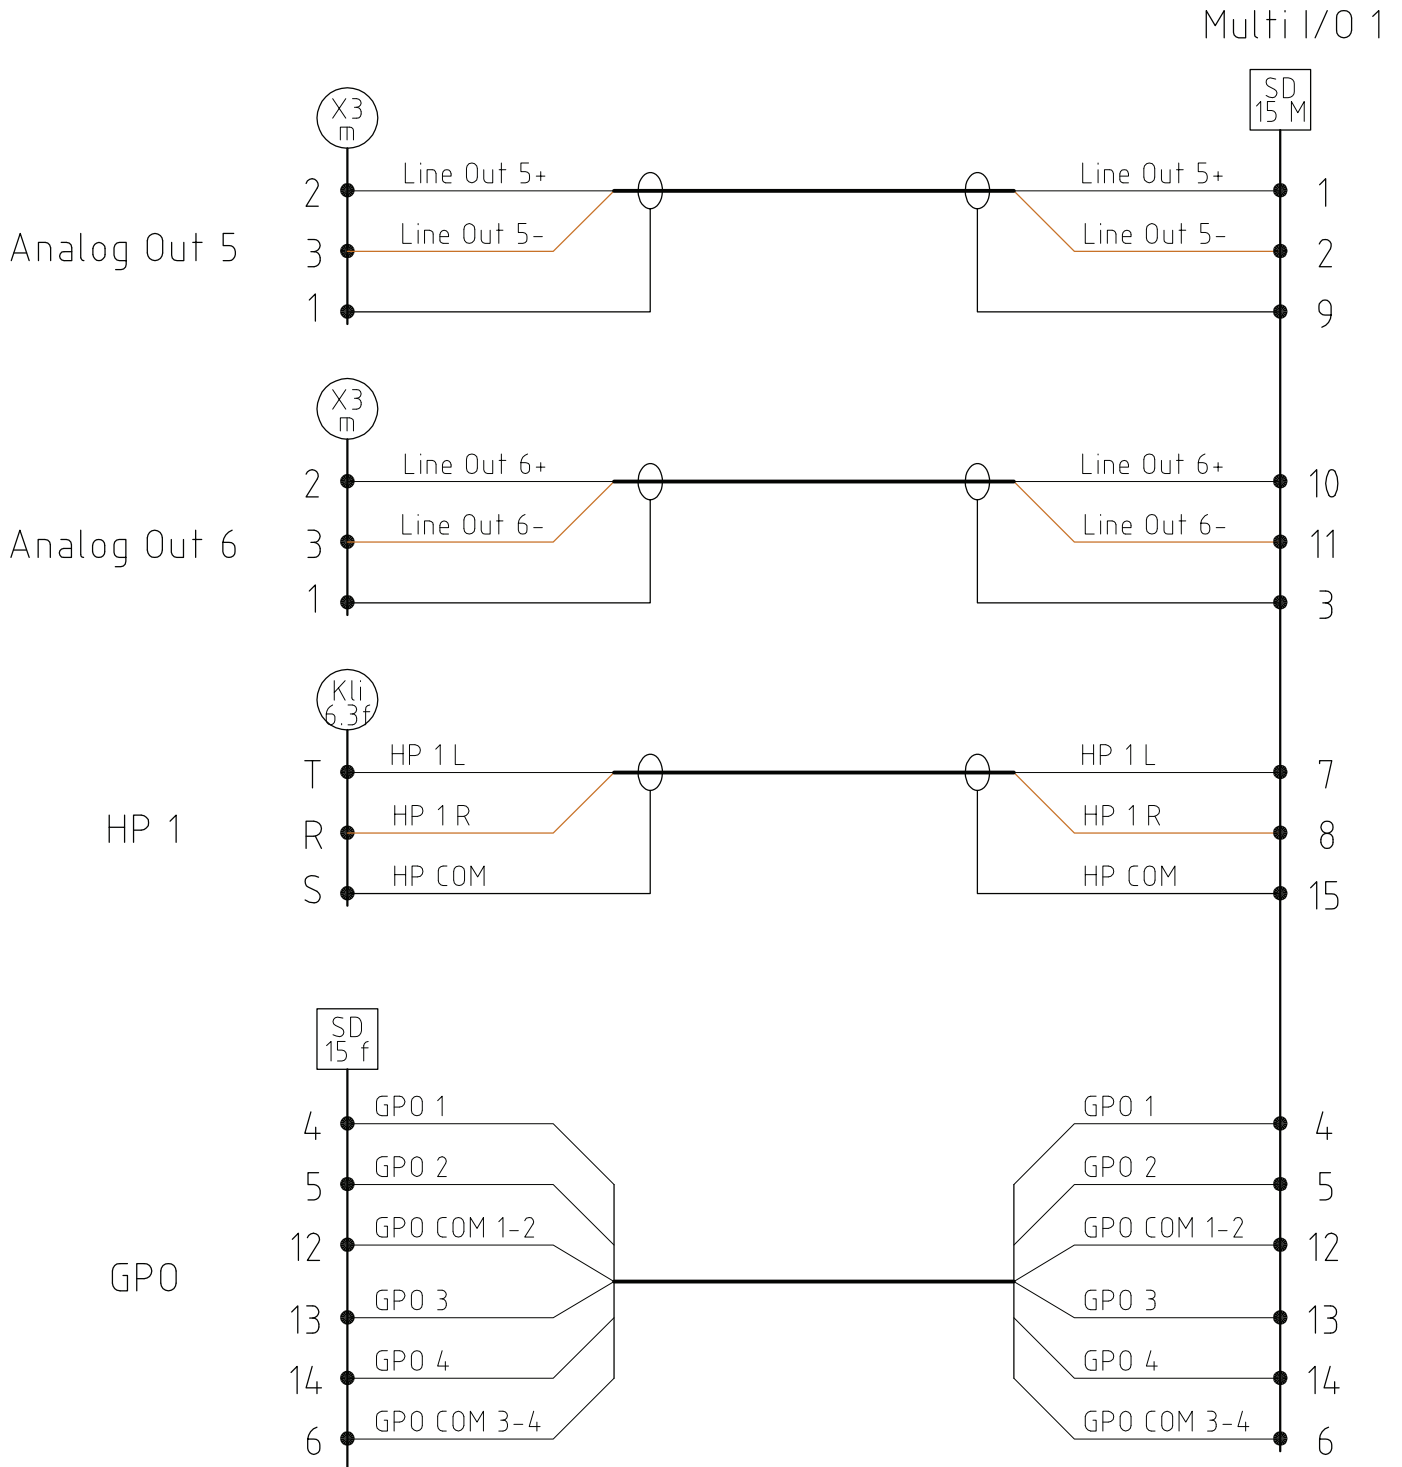

Intellimix Desktop Mixer - Multi I/O Looms

YT2330 Multi I/O Loom analog

Analog Out 5+6 (XLR-M), GPO 1-4 (D-Sub), Headphone Out (Jack Socket)

Intellimix Desktop Mixer - Multi I/O Looms

YT2331 Multi I/O Loom digital

AES In 2+3 (XLR-F), AES Out 2+3 (XLR-M), GPI 1+2 (D-Sub)