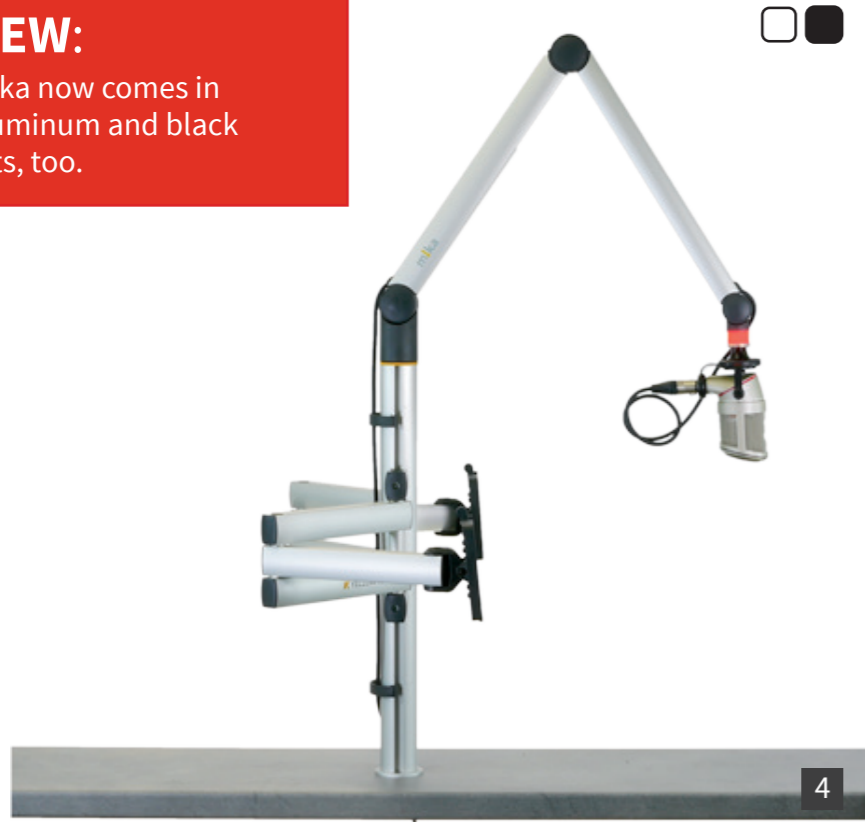

NEW:

m!ka now comes in aluminum and black sets, too.

1 m!ka Set 1
Single Monitor Set
YT3410 aluminum
YT3840 black
1x Monitor Arm XS
1x System Pole M 21,5"
1x Pole Desktop Mounting Kit

2 m!ka Set 2
Single Monitor + Single Mic Set
YT3411 aluminum
YT3841 black
1x Monitor Arm XS
1x On Air Mic Arm M
1x System Pole M 21,5"
1x Pole Desktop Mounting Kit

3 m!ka Set 3
Dual Monitor Set
YT3412 aluminum
YT3842 black
2x Monitor Arm M
1x System Pole M 21,5"
1x Pole Desktop Mounting Kit

4 m!ka Set 4
Dual Monitor + Single Mic Set
YT3413 aluminum
YT3843 black
2x Monitor Arm M
1x On Air Mic Arm M
1x System Pole M 21,5"
1x Pole Desktop Mounting Kit

5 m!ka Set 5
Triple Monitor Set
YT3414 aluminum
YT3844 black
1x Monitor Arm XS
2x Monitor Arm M
1x System Pole M 21,5"
1x Pole Desktop Mounting Kit

for 3 monitors with up to 18" each

6 m!ka Set 6
Triple XL Monitor Set
YT3415 aluminum
YT3845 black
1x Monitor Arm XS
2x Monitor Arm XL
1x System Pole M 21,5"
1x Pole Desktop Mounting Kit