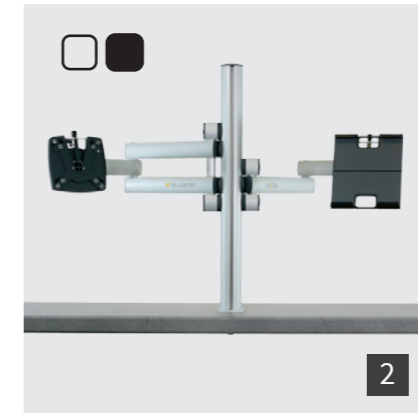

1 m!ka Set 7
Triple XL Monitor + Single Mic Set
YT3416 aluminum
YT3846 black
1x Monitor Arm XS
2x Monitor Arm XL
1x On Air Mic Arm M
1x System Pole M 21,5"
1x Pole Desktop Mounting Kit

2 m!ka Set 8
Single Monitor + Pad-Dock Set
YT3417 aluminum
YT3847 black
1x Monitor Arm M
1x Monitor Arm SL
1x Pad-Dock with QuickFix
1x System Pole M 21,5"
1x Pole Desktop Mounting Kit

3 m!ka Set 9
Single Monitor + CopyStand Set
YT3418 aluminum
YT3848 black
1x Monitor Arm M
1x Monitor Arm SL
1x Copy Stand M with QuickFix
1x System Pole M 21,5"
1x Pole Desktop Mounting Kit

4 m!ka Set 10
Single Monitor + Single Mic + CopyStand Set
YT3419 aluminum
YT3849 black
1x Monitor Arm M
1x Monitor Arm SL
1x Copy Stand M with QuickFix
1x On Air Mic Arm M
1x System Pole M 21,5"
1x Pole Desktop Mounting Kit

5 m!ka Set 11
Single Monitor + Single Mic + Pad-Dock Set
YT3420 aluminum
YT3850 black
1x Monitor Arm M
1x Monitor Arm SL
1x Pad-Dock with QuickFix
1x On Air Mic Arm M
1x System Pole M 21,5"
1x Pole Desktop Mounting Kit

6 m!ka Set 12
Single TV Mic Set
YT3421 aluminum
YT3851 black
1x On Air Mic Arm TV
1x System Pole XS 7,09"
1x Pole Desktop Mounting Kit

m!ka Sets don't include microphones.