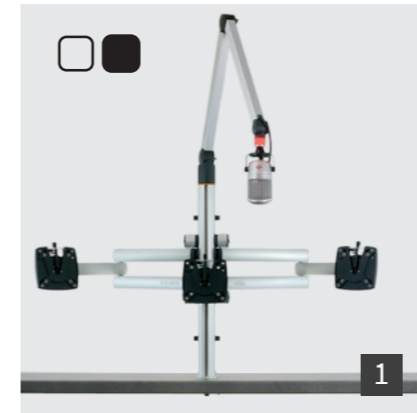

1 m!ka Set 7
Triple XL Monitor + Single Mic Set
YT3416 aluminum
YT3846 black
1x Monitor Arm XS
2x Monitor Arm XL
1x On Air Mic Arm M
1x System Pole M 21,5"
1x Pole Desktop Mounting Kit

2 m!ka Set 8
Single Monitor + Pad-Dock Set
YT3417 aluminum
YT3847 black
1x Monitor Arm M
1x Monitor Arm SL
1x Pad-Dock with QuickFix
1x System Pole M 21,5"
1x Pole Desktop Mounting Kit

3 m!ka Set 9
Single Monitor + CopyStand Set
YT3418 aluminum
YT3848 black
1x Monitor Arm M
1x Monitor Arm SL
1x Copy Stand M with QuickFix
1x System Pole M 21,5"
1x Pole Desktop Mounting Kit

4 m!ka Set 10
Single Monitor + Single Mic + CopyStand Set
YT3419 aluminum
YT3849 black
1x Monitor Arm M
1x Monitor Arm SL
1x Copy Stand M with QuickFix
1x On Air Mic Arm M
1x System Pole M 21,5"
1x Pole Desktop Mounting Kit

5 m!ka Set 11
Single Monitor + Single Mic + Pad-Dock Set
YT3420 aluminum
YT3850 black
1x Monitor Arm M
1x Monitor Arm SL
1x Pad-Dock with QuickFix
1x On Air Mic Arm M
1x System Pole M 21,5"
1x Pole Desktop Mounting Kit

6 m!ka Set 12
Single TV Mic Set
YT3421 aluminum
YT3851 black
1x On Air Mic Arm TV
1x System Pole XS 7,09"
1x Pole Desktop Mounting Kit

m!ka Sets don't include microphones.