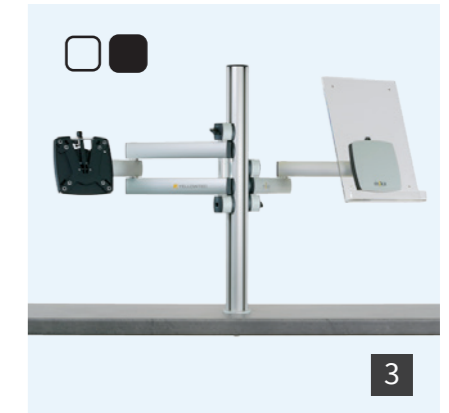

NEW:

m!ka now comes in aluminum and black sets, too.

1 m!ka Set 1
Single Monitor Set
YT3410 aluminum
YT3840 black
1x Monitor Arm XS
1x System Pole M 21,5"
1x Pole Desktop Mounting Kit

2 m!ka Set 2
Single Monitor + Single Mic Set
YT3411 aluminum
YT3841 black
1x Monitor Arm XS
1x On Air Mic Arm M
1x System Pole M 21,5"
1x Pole Desktop Mounting Kit

3 m!ka Set 3
Dual Monitor Set
YT3412 aluminum
YT3842 black
2x Monitor Arm M
1x System Pole M 21,5"
1x Pole Desktop Mounting Kit

4 m!ka Set 4
Dual Monitor + Single Mic Set
YT3413 aluminum
YT3843 black
2x Monitor Arm M
1x On Air Mic Arm M
1x System Pole M 21,5"
1x Pole Desktop Mounting Kit

5 m!ka Set 5
Triple Monitor Set
YT3414 aluminum
YT3844 black
1x Monitor Arm XS
2x Monitor Arm M
1x System Pole M 21,5"
1x Pole Desktop Mounting Kit

for 3 monitors with up to 18" each

6 m!ka Set 6
Triple XL Monitor Set
YT3415 aluminum
YT3845 black
1x Monitor Arm XS
2x Monitor Arm XL
1x System Pole M 21,5"
1x Pole Desktop Mounting Kit

for 3 monitors with up to 24" each

1 m!ka Set 7
Triple XL Monitor + Single Mic Set
YT3416 aluminum
YT3846 black
1x Monitor Arm XS
2x Monitor Arm XL
1x On Air Mic Arm M
1x System Pole M 21,5"
1x Pole Desktop Mounting Kit