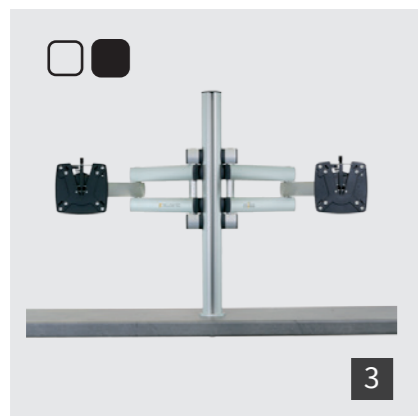

NEW:

m!ka now comes in aluminum and black sets, too.

1 m!ka Set 1
Single Monitor Set
YT3410 aluminum
YT3840 black
1x Monitor Arm XS
1x System Pole M 21,5"
1x Pole Desktop Mounting Kit

2 m!ka Set 2
Single Monitor + Single Mic Set
YT3411 aluminum
YT3841 black
1x Monitor Arm XS
1x On Air Mic Arm M
1x System Pole M 21,5"
1x Pole Desktop Mounting Kit

3 m!ka Set 3
Dual Monitor Set
YT3412 aluminum
YT3842 black
2x Monitor Arm M
1x System Pole M 21,5"
1x Pole Desktop Mounting Kit

4 m!ka Set 4
Dual Monitor + Single Mic Set
YT3413 aluminum
YT3843 black
2x Monitor Arm M
1x On Air Mic Arm M
1x System Pole M 21,5"
1x Pole Desktop Mounting Kit

5 m!ka Set 5
Triple Monitor Set
YT3414 aluminum
YT3844 black
1x Monitor Arm XS
2x Monitor Arm M
1x System Pole M 21,5"
1x Pole Desktop Mounting Kit

for 3 monitors with up to 18" each

6 m!ka Set 6
Triple XL Monitor Set
YT3415 aluminum
YT3845 black
1x Monitor Arm XS
2x Monitor Arm XL
1x System Pole M 21,5"
1x Pole Desktop Mounting Kit