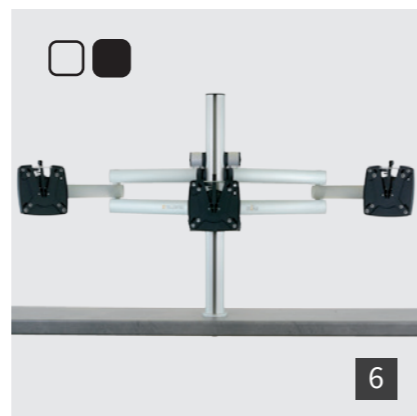

NEW:

m!ka now comes in aluminum and black sets, too.

1 m!ka Set 1
Single Monitor Set
YT3410 aluminum
YT3840 black
1x Monitor Arm XS
1x System Pole M 21,5"
1x Pole Desktop Mounting Kit

2 m!ka Set 2
Single Monitor + Single Mic Set
YT3411 aluminum
YT3841 black
1x Monitor Arm XS
1x On Air Mic Arm M
1x System Pole M 21,5"
1x Pole Desktop Mounting Kit

3 m!ka Set 3
Dual Monitor Set
YT3412 aluminum
YT3842 black
2x Monitor Arm M
1x System Pole M 21,5"
1x Pole Desktop Mounting Kit

4 m!ka Set 4
Dual Monitor + Single Mic Set
YT3413 aluminum
YT3843 black
2x Monitor Arm M
1x On Air Mic Arm M
1x System Pole M 21,5"
1x Pole Desktop Mounting Kit