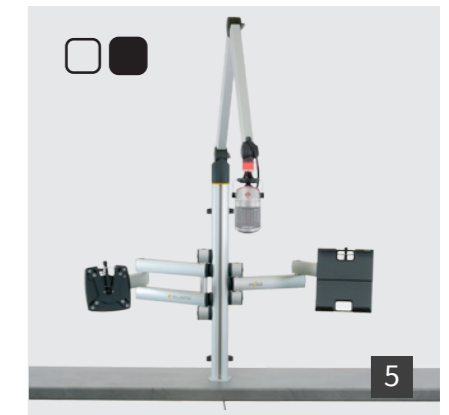

1 m!ka Set 7
Triple XL Monitor + Single Mic Set
YT3416 aluminum
YT3846 black
1x Monitor Arm XS
2x Monitor Arm XL
1x On Air Mic Arm M
1x System Pole M 21,5"
1x Pole Desktop Mounting Kit

2 m!ka Set 8
Single Monitor + Pad-Dock Set
YT3417 aluminum
YT3847 black
1x Monitor Arm M
1x Monitor Arm SL
1x Pad-Dock with QuickFix
1x System Pole M 21,5"
1x Pole Desktop Mounting Kit

3 m!ka Set 9
Single Monitor + CopyStand Set
YT3418 aluminum
YT3848 black
1x Monitor Arm M
1x Monitor Arm SL
1x Copy Stand M with QuickFix
1x System Pole M 21,5"
1x Pole Desktop Mounting Kit

4 m!ka Set 10
Single Monitor + Single Mic + CopyStand Set
YT3419 aluminum
YT3849 black
1x Monitor Arm M
1x Monitor Arm SL
1x Copy Stand M with QuickFix
1x On Air Mic Arm M
1x System Pole M 21,5"
1x Pole Desktop Mounting Kit

5 m!ka Set 11
Single Monitor + Single Mic + Pad-Dock Set
YT3420 aluminum
YT3850 black
1x Monitor Arm M
1x Monitor Arm SL
1x Pad-Dock with QuickFix
1x On Air Mic Arm M
1x System Pole M 21,5"
1x Pole Desktop Mounting Kit

6 m!ka Set 12
Single TV Mic Set
YT3421 aluminum
YT3851 black
1x On Air Mic Arm TV
1x System Pole XS 7,09"
1x Pole Desktop Mounting Kit

m!ka Sets don't include microphones.