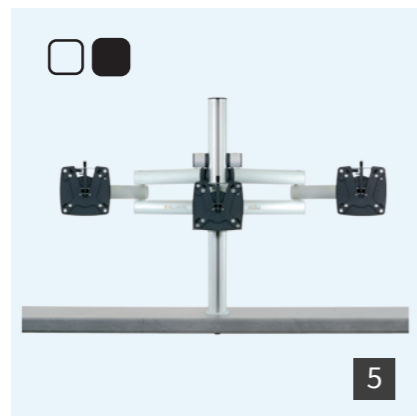

NEW:

m!ka now comes in aluminum and black sets, too.

1 m!ka Set 1
Single Monitor Set
YT3410 aluminum
YT3840 black
1x Monitor Arm XS
1x System Pole M 21,5"
1x Pole Desktop Mounting Kit

2 m!ka Set 2
Single Monitor + Single Mic Set
YT3411 aluminum
YT3841 black
1x Monitor Arm XS
1x On Air Mic Arm M
1x System Pole M 21,5"
1x Pole Desktop Mounting Kit