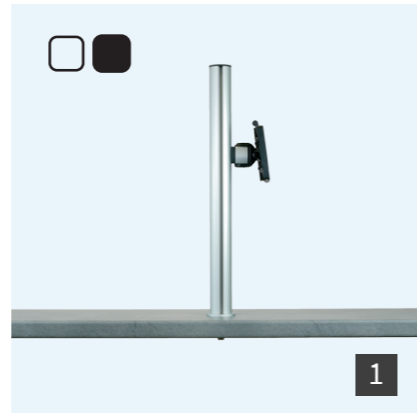

NEW:

m!ka now comes in aluminum and black sets, too.

1 m!ka Set 1
Single Monitor Set
YT3410 aluminum
YT3840 black
1x Monitor Arm XS
1x System Pole M 21,5"
1x Pole Desktop Mounting Kit

2 m!ka Set 2
Single Monitor + Single Mic Set
YT3411 aluminum
YT3841 black
1x Monitor Arm XS
1x On Air Mic Arm M
1x System Pole M 21,5"
1x Pole Desktop Mounting Kit

3 m!ka Set 3
Dual Monitor Set
YT3412 aluminum
YT3842 black
2x Monitor Arm M
1x System Pole M 21,5"
1x Pole Desktop Mounting Kit

4 m!ka Set 4
Dual Monitor + Single Mic Set
YT3413 aluminum
YT3843 black
2x Monitor Arm M
1x On Air Mic Arm M
1x System Pole M 21,5"
1x Pole Desktop Mounting Kit

5 m!ka Set 5
Triple Monitor Set
YT3414 aluminum
YT3844 black
1x Monitor Arm XS
2x Monitor Arm M
1x System Pole M 21,5"
1x Pole Desktop Mounting Kit

for 3 monitors with up to 18" each

6 m!ka Set 6
Triple XL Monitor Set
YT3415 aluminum
YT3845 black
1x Monitor Arm XS
2x Monitor Arm XL
1x System Pole M 21,5"
1x Pole Desktop Mounting Kit