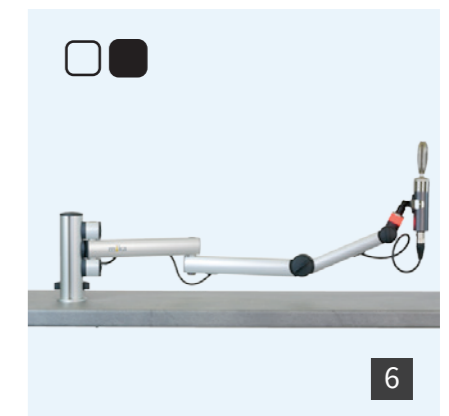

3 m!ka Set 9
Single Monitor + CopyStand Set
YT3418 aluminum
YT3848 black
1x Monitor Arm M
1x Monitor Arm SL
1x Copy Stand M with QuickFix
1x System Pole M 21,5"
1x Pole Desktop Mounting Kit

4 m!ka Set 10
Single Monitor + Single Mic + CopyStand Set
YT3419 aluminum
YT3849 black
1x Monitor Arm M
1x Monitor Arm SL
1x Copy Stand M with QuickFix
1x On Air Mic Arm M
1x System Pole M 21,5"
1x Pole Desktop Mounting Kit

5 m!ka Set 11
Single Monitor + Single Mic + Pad-Dock Set
YT3420 aluminum
YT3850 black
1x Monitor Arm M
1x Monitor Arm SL
1x Pad-Dock with QuickFix
1x On Air Mic Arm M
1x System Pole M 21,5"
1x Pole Desktop Mounting Kit

6 m!ka Set 12
Single TV Mic Set
YT3421 aluminum
YT3851 black
1x On Air Mic Arm TV
1x System Pole XS 7,09"
1x Pole Desktop Mounting Kit

m!ka Sets don't include microphones.