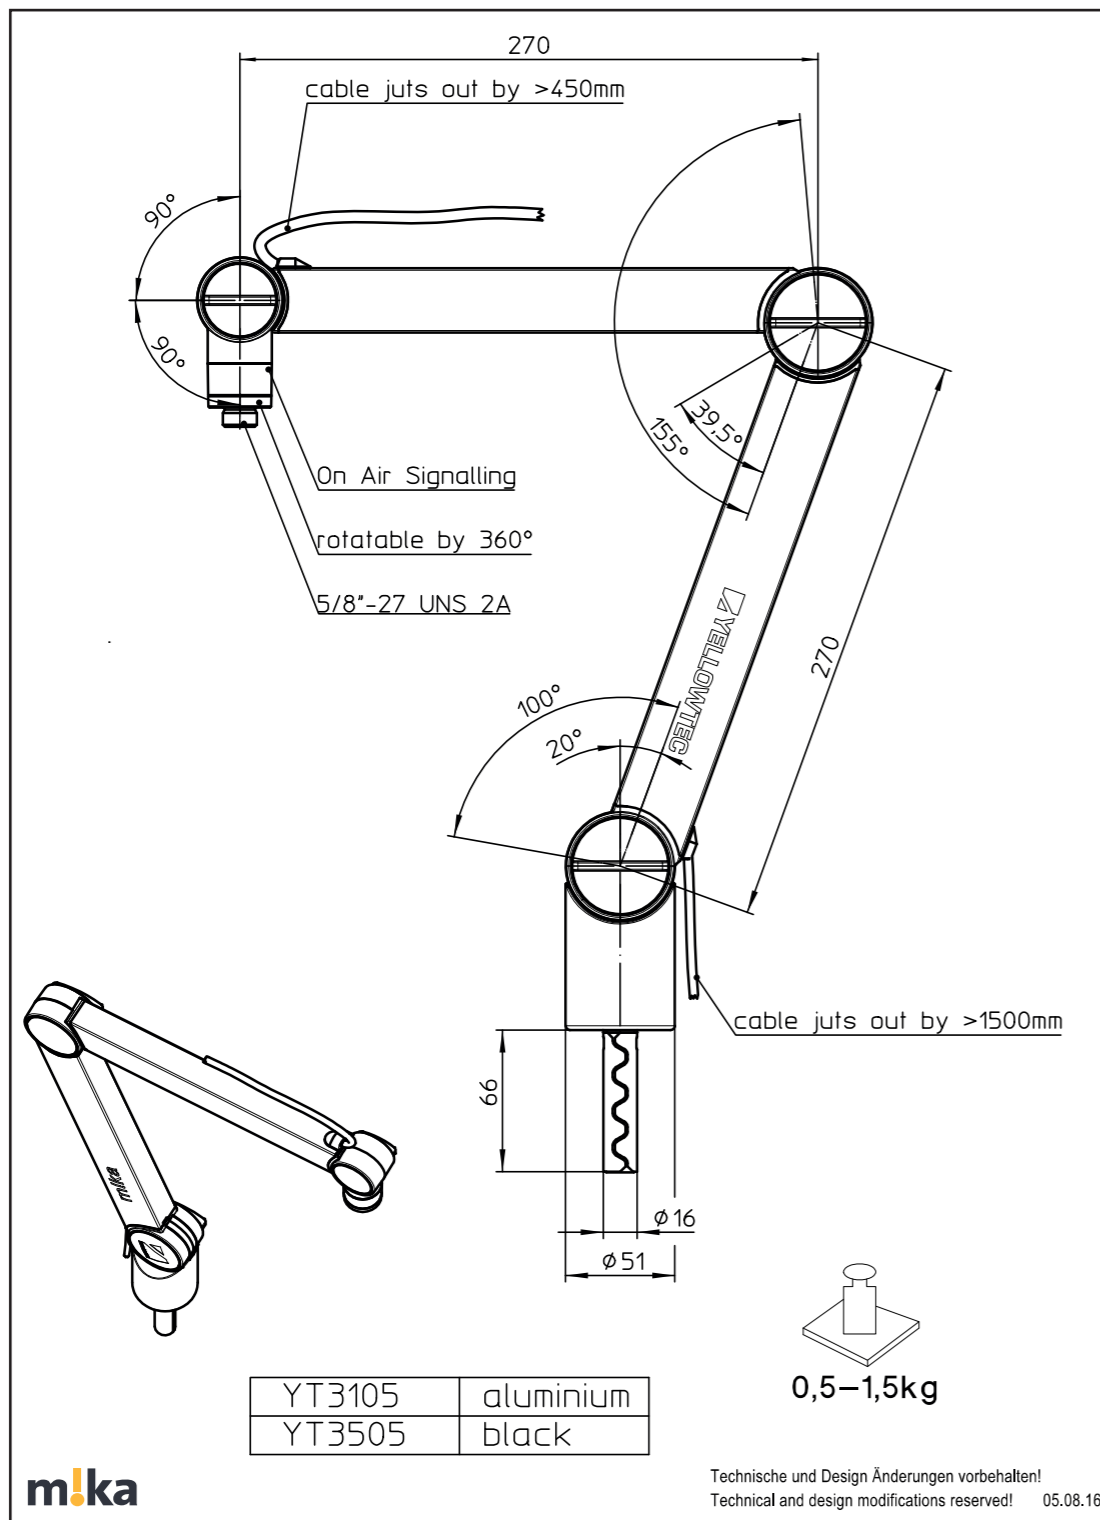

m!ka Mic Arms XS

YT3105 On Air Microphone Arm XS aluminum

YT3505 On Air Microphone Arm XS black

m!ka Mic Arms M

YT3201 Microphone Arm M aluminum

YT3601 Microphone Arm M black

YT3205 On Air Microphone Arm M aluminum

YT3605 On Air Microphone Arm M black