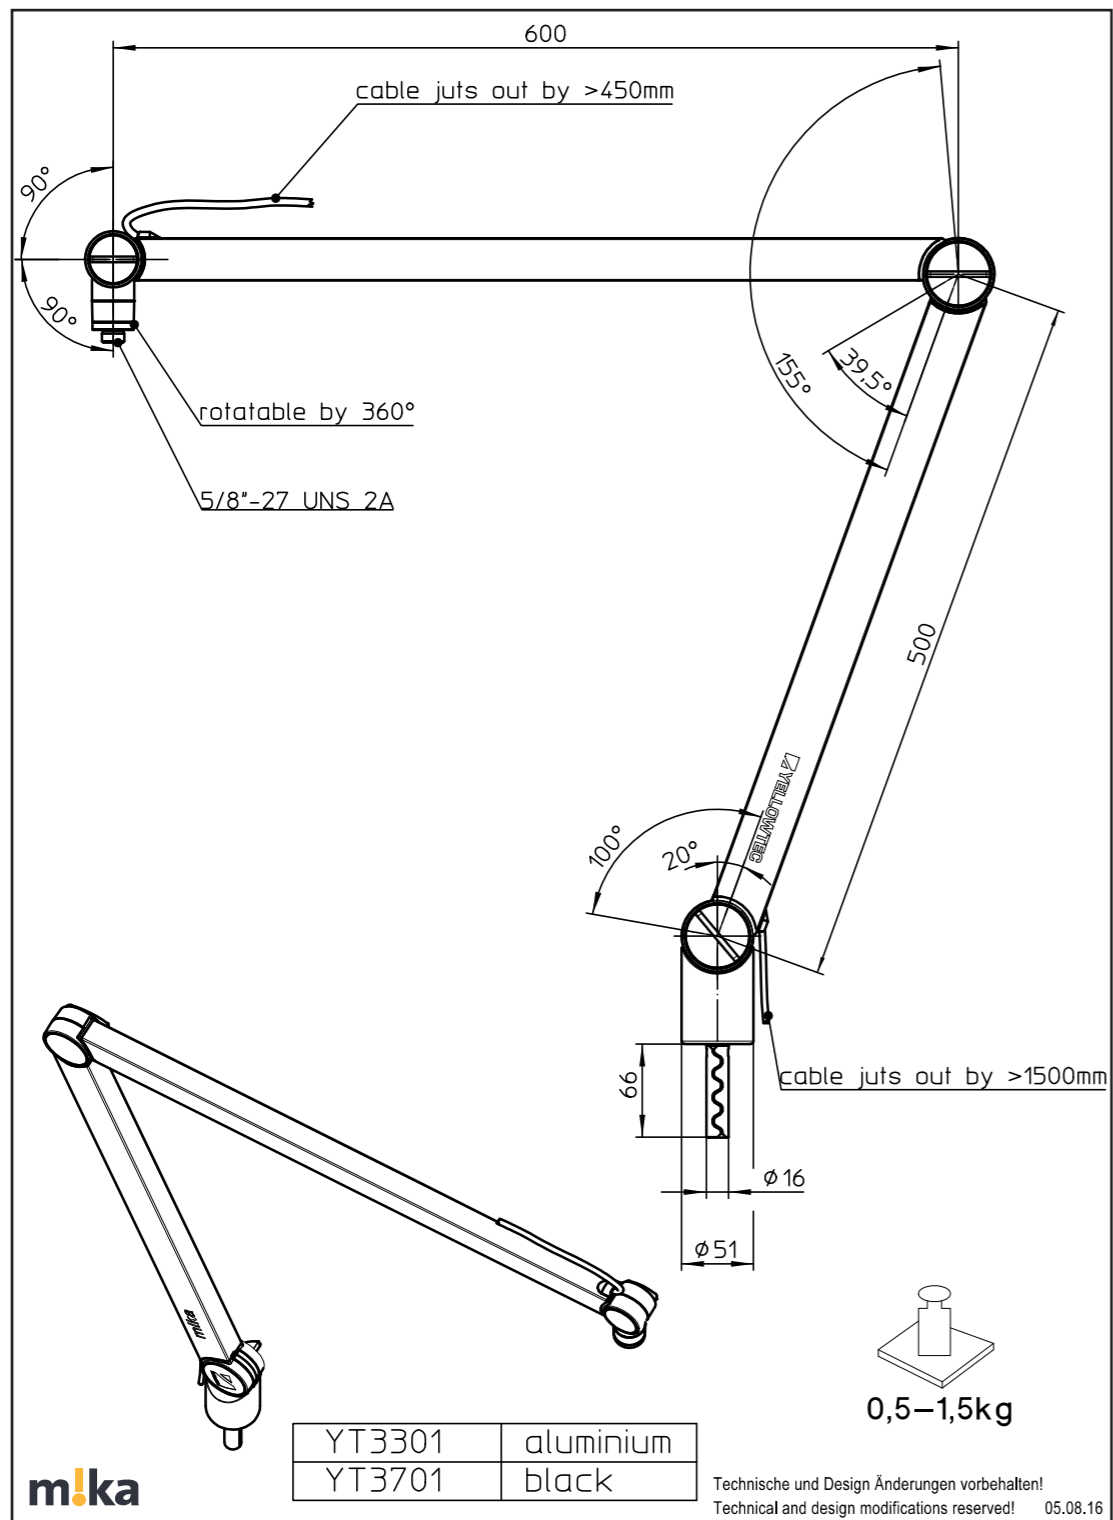

m!ka Mic Arms XL

YT3301 Microphone Arm XL aluminum

YT3701 Microphone Arm XL black

YT3305 On Air Microphone Arm XL aluminum

YT3705 On Air Microphone Arm XL black