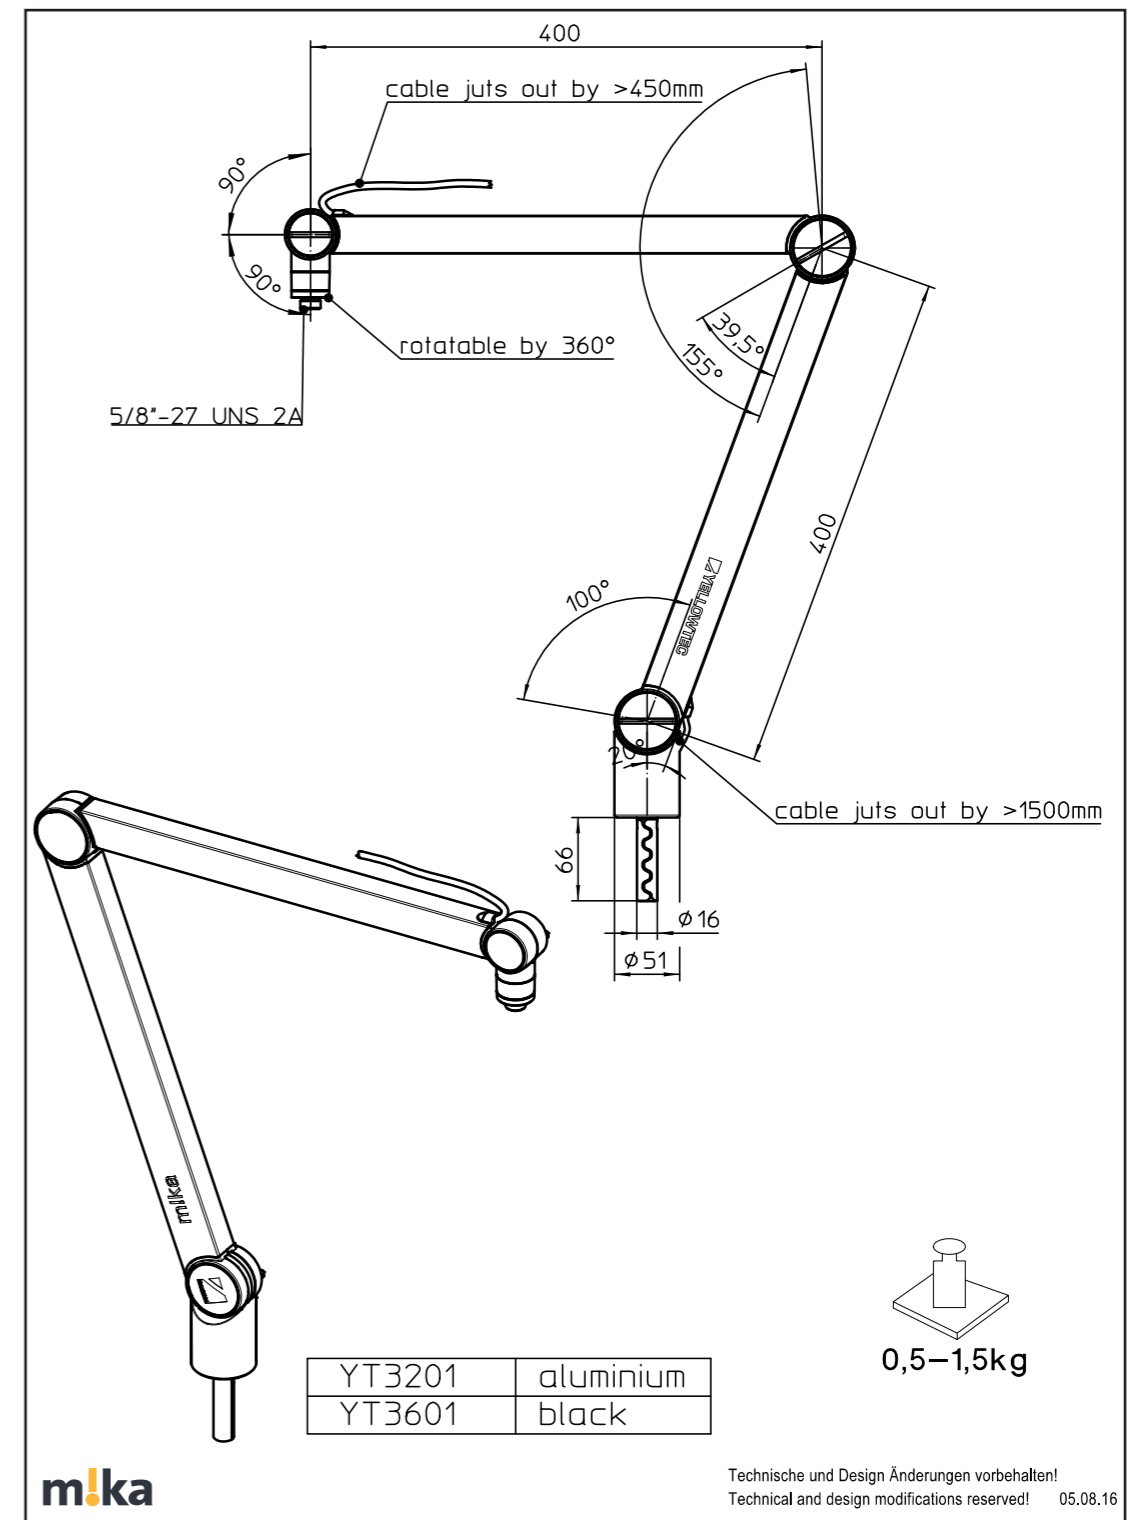

m!ka Mic Arms XS

YT3105 On Air Microphone Arm XS aluminum

YT3505 On Air Microphone Arm XS black

m!ka Mic Arms M

YT3201 Microphone Arm M aluminum

YT3601 Microphone Arm M black

YT3205 On Air Microphone Arm M aluminum

YT3605 On Air Microphone Arm M black